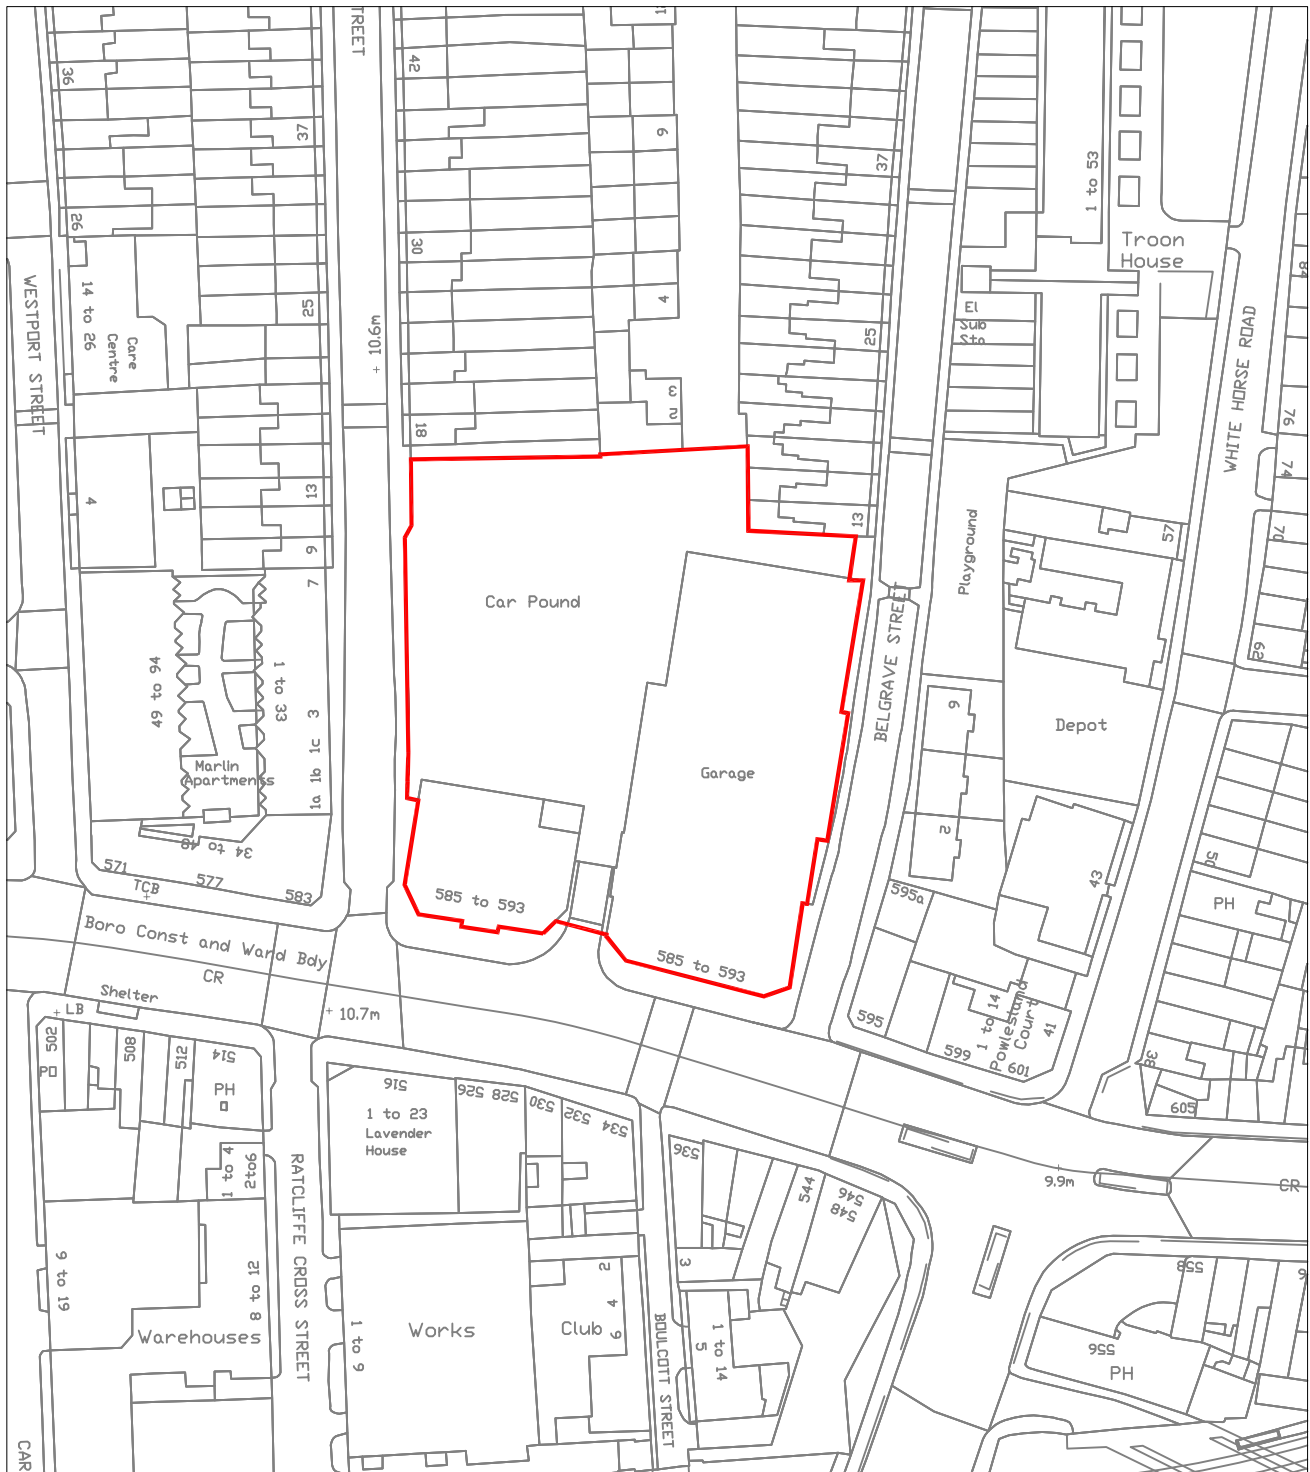

# 585- 593 COMMERCIAL ROAD LONDON E1

Area: 5603.9 msq

Scale: 1/1250

Produced from Ordnance Survey digital data and incorporating surveyed revision available at this date.  
© Crown Copyright 1998. Reproduction in whole or part is prohibited without prior permission of  
Ordnance Survey.  
Supplied by London Borough of Tower Hamlets Licence Number: LA100019288